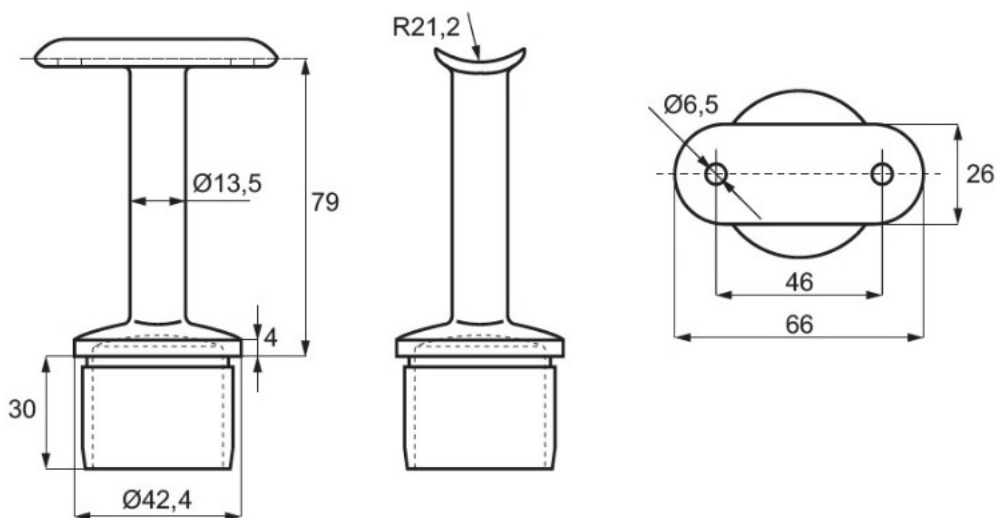

PRODUCT SHEET

Description:

Round Fixed Rail Support, SS304-Brushed, $\varnothing 42,4 \times 2,0 \times 79$ mm

Item number:

22.10.400-0

Units	Box	Carton	HS Code	Barcode
Pcs.	5	30	8302419000	
				5704866108492